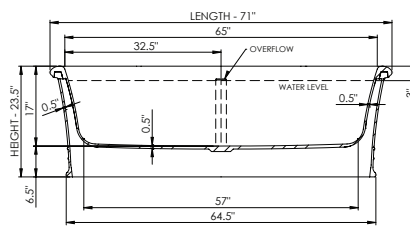

wide-edge

**Bathtub Detail:**

Size (l) x (w) x (h):

Water capacity:

Overflow:

Maximum water level:

Inside floor area:

Waste diameter:

Weight:

Material:

**Bathtub Specs:**

71.0" x 35.5" x 23.5"

80.0 GAL

Internal overflow

14.0" - 17.0"

57.0" x 24.0"