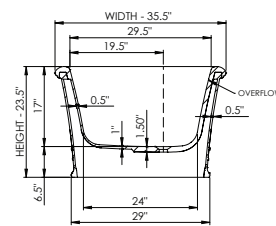

wide-edge

**Bathtub Detail:**

Size (l) x (w) x (h):

Water capacity:

Overflow:

Maximum water level:

Inside floor area:

Waste diameter:

Weight:

Material:

**Bathtub Specs:**

71.0" x 35.5" x 23.5"

80.0 GAL

Internal overflow

14.0" - 17.0"

57.0" x 24.0"