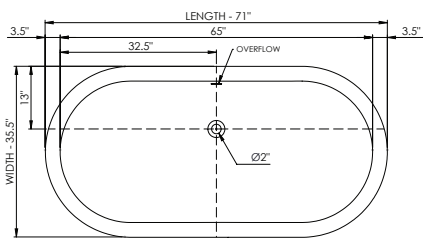

wide-edge

**Bathtub Detail:**

Size (l) x (w) x (h):

Water capacity:

Overflow:

Maximum water level:

Inside floor area:

Waste diameter:

Weight:

Material:

**Bathtub Specs:**

71.0" x 35.5" x 23.5"

80.0 GAL

Internal overflow

14.0" - 17.0"

57.0" x 24.0"