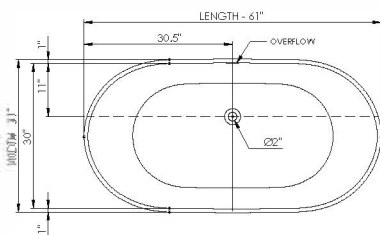

thin-edge

Bathtub Detail:

Size (l) x (w) x (h):

Water capacity:

Overflow:

Maximum water level:

Inside floor area:

Waste diameter:

Weight:

Material:

Bathtub Specs:

61.0" x 31.0" x 24.0"

80.0 GAL

Internal overflow

15.0" - 18.0"

47.0" x 27.0"