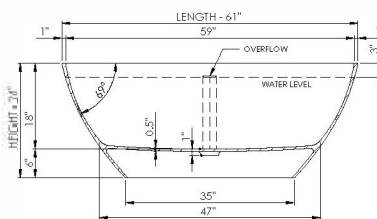

thin-edge

Bathtub Detail:

Size (l) x (w) x (h):

Water capacity:

Overflow:

Maximum water level:

Inside floor area:

Waste diameter:

Weight:

Material:

Bathtub Specs:

61.0" x 31.0" x 24.0"

80.0 GAL

Internal overflow

15.0" - 18.0"

47.0" x 27.0"