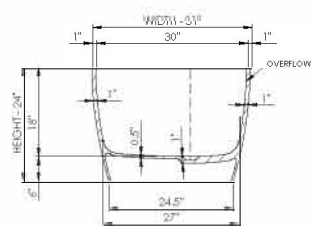

thin-edge

Bathtub Detail:

Size (l) x (w) x (h):

Water capacity:

Overflow:

Maximum water level:

Inside floor area:

Waste diameter:

Weight:

Material:

Bathtub Specs:

61.0" x 31.0" x 24.0"

80.0 GAL

Internal overflow

15.0" - 18.0"

47.0" x 27.0"