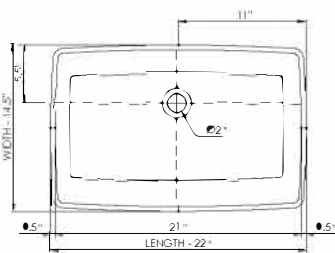

thin-edge

**Basin Detail:**

Size (l) x (w) x (h):  
Top to waste:  
Overflow:  
Waste diameter:  
Weight:  
Mounting:  
Material:

**Basin Specs:**

22.0" x 14.5" x 5.0"  
4.0"  
No overflow  
2.0"  
15.0 LBS  
Counter-top /  
Under-mount  
DADOquartz®