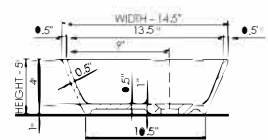

thin-edge

**Basin Detail:**

Size (l) x (w) x (h):  
Top to waste:  
Overflow:  
Waste diameter:  
Weight:  
Mounting:  
Material:

**Basin Specs:**

22.0" x 14.5" x 5.0"  
4.0"  
No overflow  
2.0"  
15.0 LBS  
Counter-top /  
Under-mount  
DADOquartz®