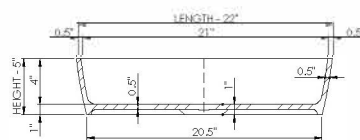

thin-edge

**Basin Detail:**

Size (l) x (w) x (h):  
Top to waste:  
Overflow:  
Waste diameter:  
Weight:  
Mounting:  
Material:

**Basin Specs:**

22.0" x 14.5" x 5.0"  
4.0"  
No overflow  
2.0"  
15.0 LBS  
Counter-top /  
Under-mount  
DADOquartz®