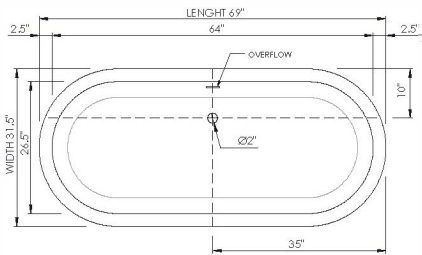

wide-edge

Bathtub Detail:

Size (l) x (w) x (h):

Water capacity:

Overflow:

Maximum water level:

Inside floor area:

Waste diameter:

Weight:

Material:

Bathtub Specs:

69.0" x 31.5" x 23.5"

70.0 GAL

Internal overflow

15.5" - 18.5"

57.0" x 22.5"