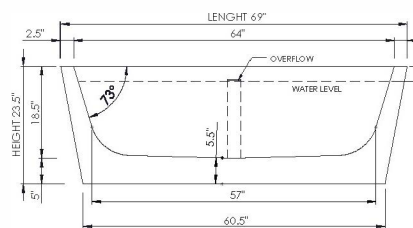

wide-edge

Bathtub Detail:

Size (l) x (w) x (h):

Water capacity:

Overflow:

Maximum water level:

Inside floor area:

Waste diameter:

Weight:

Material:

Bathtub Specs:

69.0" x 31.5" x 23.5"

70.0 GAL

Internal overflow

15.5" - 18.5"

57.0" x 22.5"