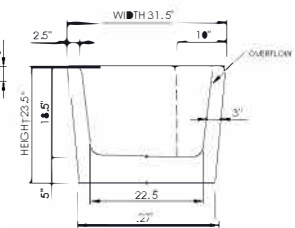

wide-edge

Bathtub Detail:

Size (l) x (w) x (h):

Water capacity:

Overflow:

Maximum water level:

Inside floor area:

Waste diameter:

Weight:

Material:

Bathtub Specs:

69.0" x 31.5" x 23.5"

70.0 GAL

Internal overflow

15.5" - 18.5"

57.0" x 22.5"