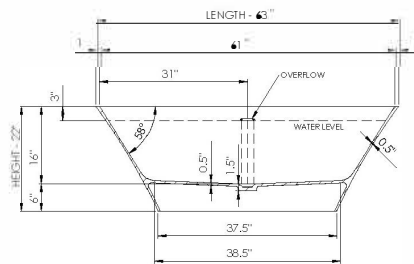

thin-edge

Bathtub Detail:

Size (l) x (w) x (h):
Water capacity:
Overflow:
Maximum water level:
Inside floor area:
Waste diameter:
Weight:
Material:

Bathtub Specs:

63.0" x 32.0" x 22.0"
65.0 GAL
Internal overflow
13.0" - 16.0"
38.5" x 23.5"
2.0"
155.0 LBS
DADOquartz®