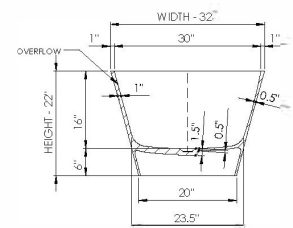

thin-edge

Bathtub Detail:

Size (l) x (w) x (h):
Water capacity:
Overflow:
Maximum water level:
Inside floor area:
Waste diameter:
Weight:
Material:

Bathtub Specs:

63.0" x 32.0" x 22.0"
65.0 GAL
Internal overflow
13.0" - 16.0"
38.5" x 23.5"
2.0"
155.0 LBS
DADOquartz®