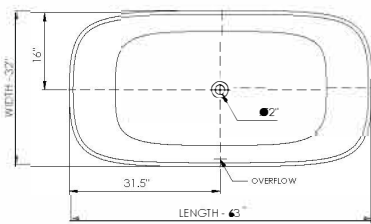

thin-edge

Bathtub Detail:

Size (l) x (w) x (h):
Water capacity:
Overflow:
Maximum water level:
Inside floor area:
Waste diameter:
Weight:
Material:

Bathtub Specs:

63.0" x 32.0" x 22.0"
65.0 GAL
Internal overflow
13.0" - 16.0"
38.5" x 23.5"
2.0"
155.0 LBS
DADOquartz®