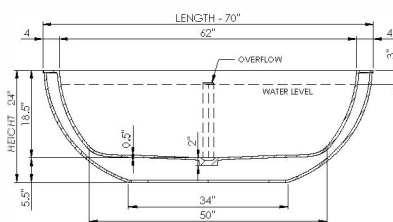

wide-edge

Bathtub Detail:

Size (l) x (w) x (h):

Water capacity:

Overflow:

Maximum water level:

Inside floor area:

Waste diameter:

Weight:

Material:

Bathtub Specs:

70.0" x 31.0" x 24.0"

85.0 GAL

Internal overflow

15.5" - 18.5"

50.0" x 19.5"