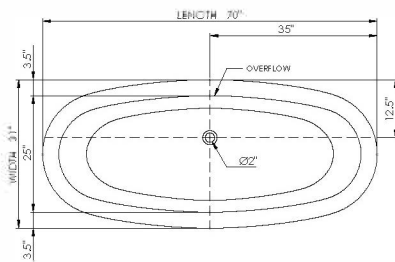

wide-edge

Bathtub Detail:

Size (l) x (w) x (h):

Water capacity:

Overflow:

Maximum water level:

Inside floor area:

Waste diameter:

Weight:

Material:

Bathtub Specs:

70.0" x 31.0" x 24.0"

85.0 GAL

Internal overflow

15.5" - 18.5"

50.0" x 19.5"