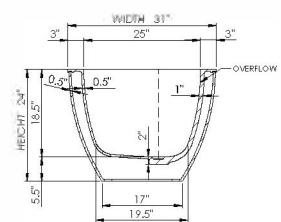

wide-edge

Bathtub Detail:

Size (l) x (w) x (h):

Water capacity:

Overflow:

Maximum water level:

Inside floor area:

Waste diameter:

Weight:

Material:

Bathtub Specs:

70.0" x 31.0" x 24.0"

85.0 GAL

Internal overflow

15.5" - 18.5"

50.0" x 19.5"