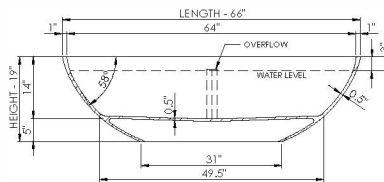

thin-edge

Bathtub Detail:

Size (l) x (w) x (h):

Water capacity:

Overflow:

Maximum water level:

Inside floor area:

Waste diameter:

Weight:

Material:

Bathtub Specs:

66.0" x 30.0" x 19.0"

65.0 GAL

Internal overflow

11.0" - 14.0"

49.5" x 24.0"