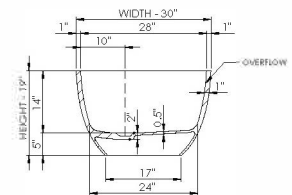

thin-edge

Bathtub Detail:

Size (l) x (w) x (h):

Water capacity:

Overflow:

Maximum water level:

Inside floor area:

Waste diameter:

Weight:

Material:

Bathtub Specs:

66.0" x 30.0" x 19.0"

65.0 GAL

Internal overflow

11.0" - 14.0"

49.5" x 24.0"