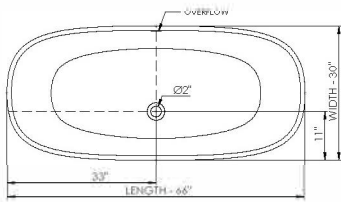

thin-edge

Bathtub Detail:

Size (l) x (w) x (h):

Water capacity:

Overflow:

Maximum water level:

Inside floor area:

Waste diameter:

Weight:

Material:

Bathtub Specs:

66.0" x 30.0" x 19.0"

65.0 GAL

Internal overflow

11.0" - 14.0"

49.5" x 24.0"